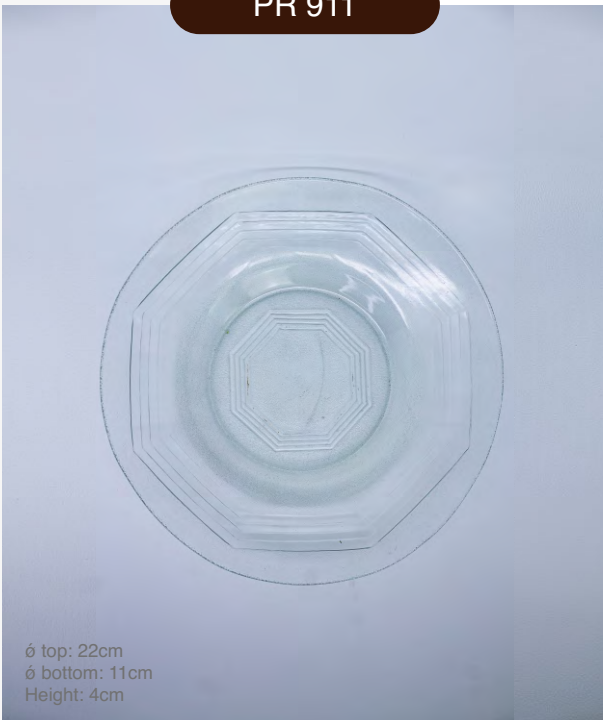

ø top: 19.5cm
ø bottom: 9cm
Height: 3cm

PR 911

ø top: 22cm
ø bottom: 11cm
Height: 4cm